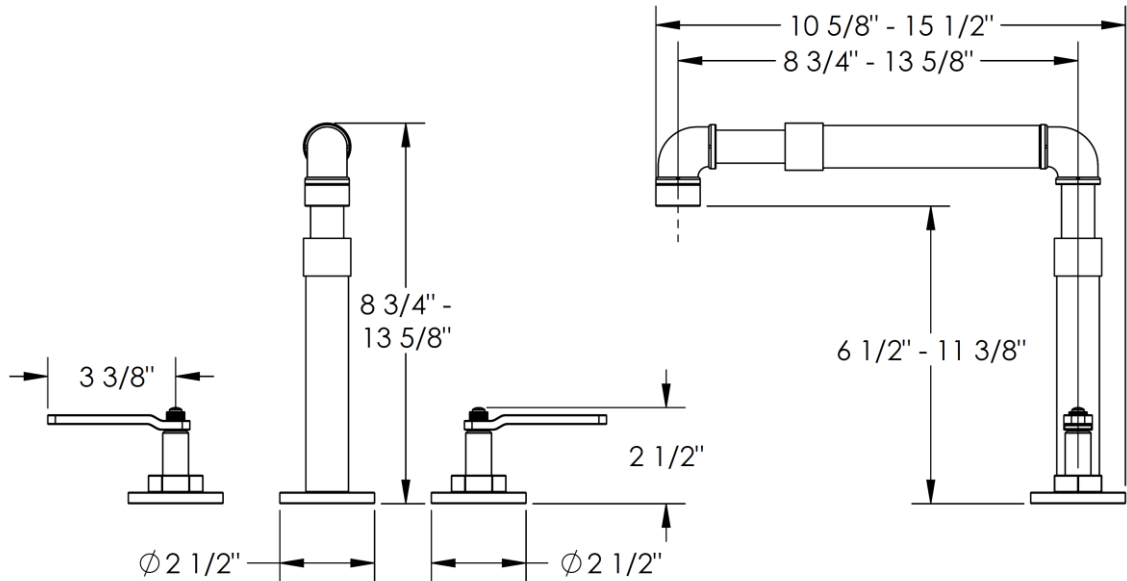

38-7-EV4

Telescopic Kitchen Faucet

Meets the applicable requirements of ASME A112.18.1-2005/CSA B125.1-05, entitled "Plumbing Supply Fittings"

WATERMARK DESIGNS 2/26/2015

350 Dewitt Ave Brooklyn NY 11207 USA T 718 257 2800 F 718 257 2144 info@watermark-designs.com